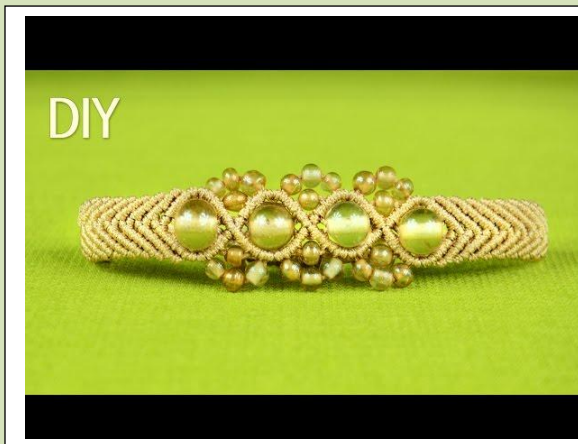

BEAD CLUB CALENDARS

JUNE

Mon	Wed	Thurs
1-beads	3-beads	
8-beads	10-beads	
15- General mtg.	17-beads	19- Trip to Bead World
22-beads	24- beads	
29-beads		

JULY

Mon	Wed	Thurs
	1- Beads	
6- beads	8-beads	
13- beads	15-beads	17- Trip to Bead World
20- beads	22-beads	
27- beads	29-beads	

AUGUST

Mon	Wed	Thurs
3-beads	5-beads	
10-beads	12-beads	
17-beads	19-beads	21- Trip to Bead World
24-beads	26-beads	
31-beads