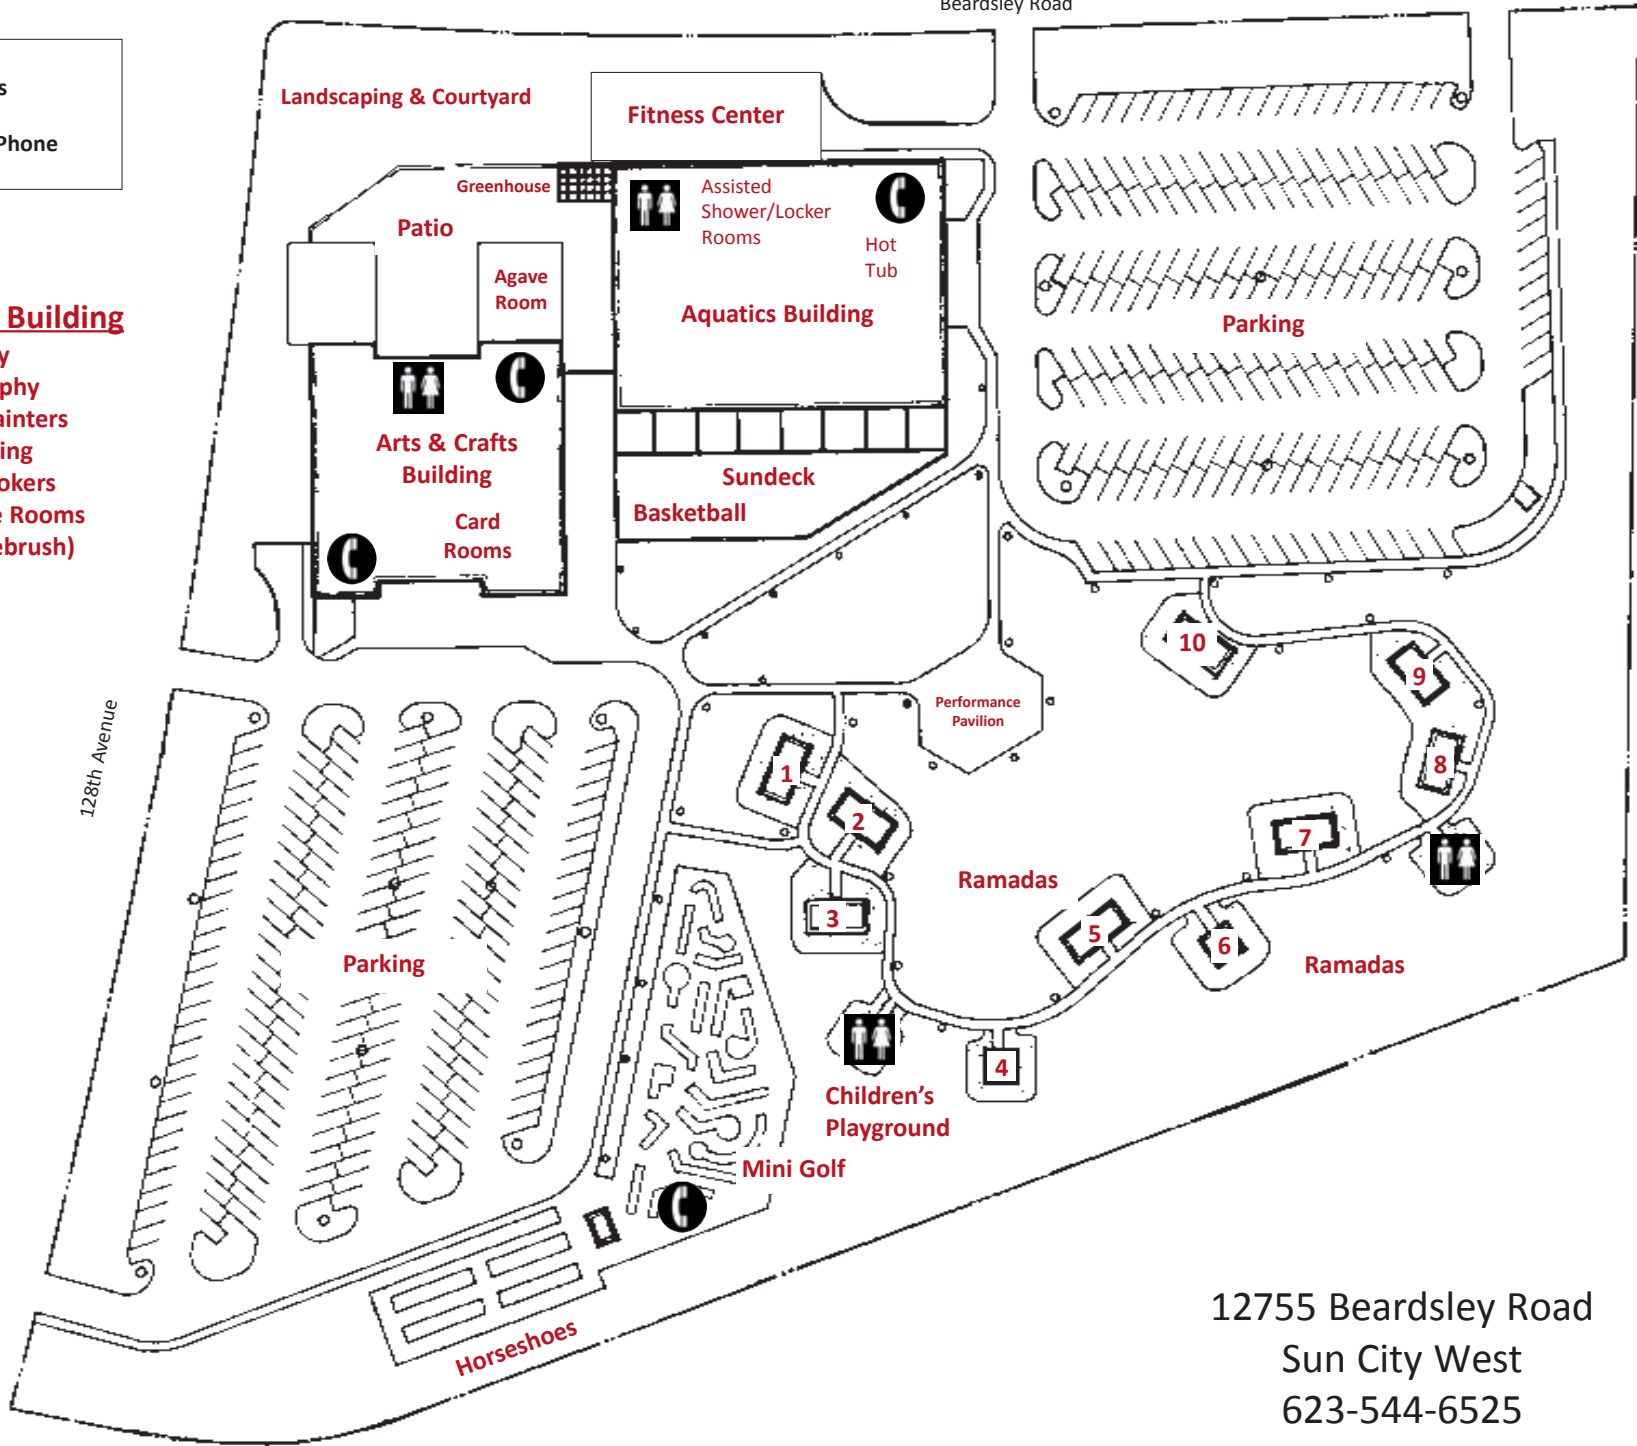

Beardsley Recreation Center

Beardsley Road

 Restrooms
 Courtesy Phone

Arts & Crafts Building

- Pottery
- Photography
- Porcelain Painters
- Rosemaling
- Copper Cookers
- Multipurpose Rooms (Agave, Sagebrush)

Ramada Capacity

Ramada	Capacity
#1	48
#2	48
#3	48
#4	32
#5	48
#6	32
#7	80
#8	48
#9	48
#10	48

12755 Beardsley Road
 Sun City West
 623-544-6525